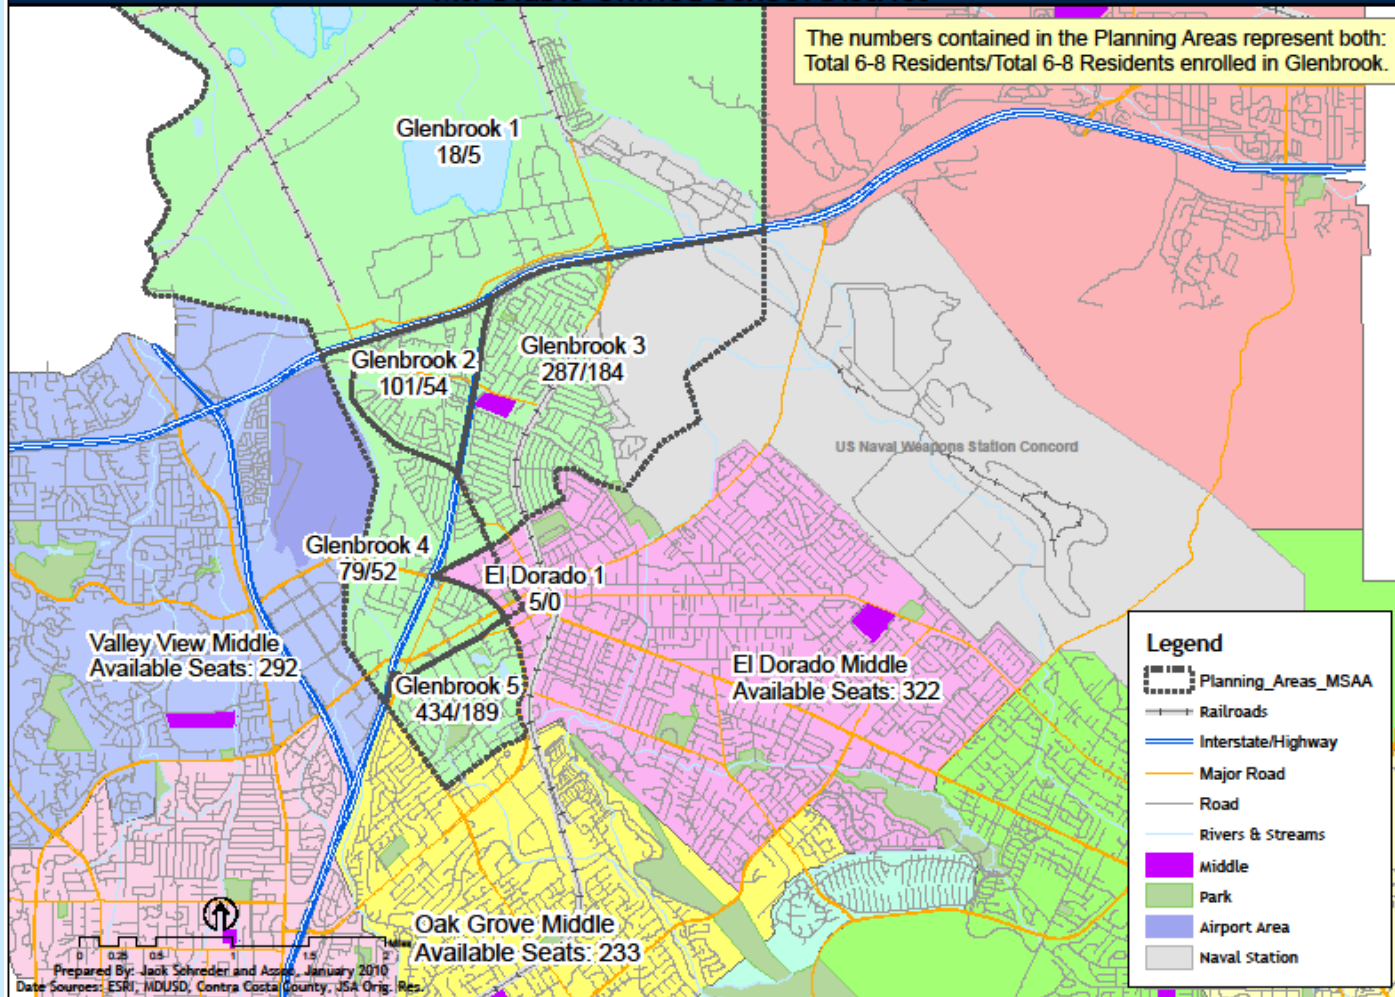

# Attendance Boundaries

# Holbrook Elementary School Planning Areas

Mt. Diablo Unified School District

- Areas 1 and 4 would attend Sun Terrace
- Areas 2 and 3 would attend Wren Avenue

# Glenbrook Middle School Planning Areas

Mt. Diablo Unified School District

- Glenbrook Areas 1, 2, and 3 would go to El Dorado
- El Dorado Area 1 and Glenbrook Area 4 would go to Valley View
- Glenbrook Area 5 would go to Oak Grove