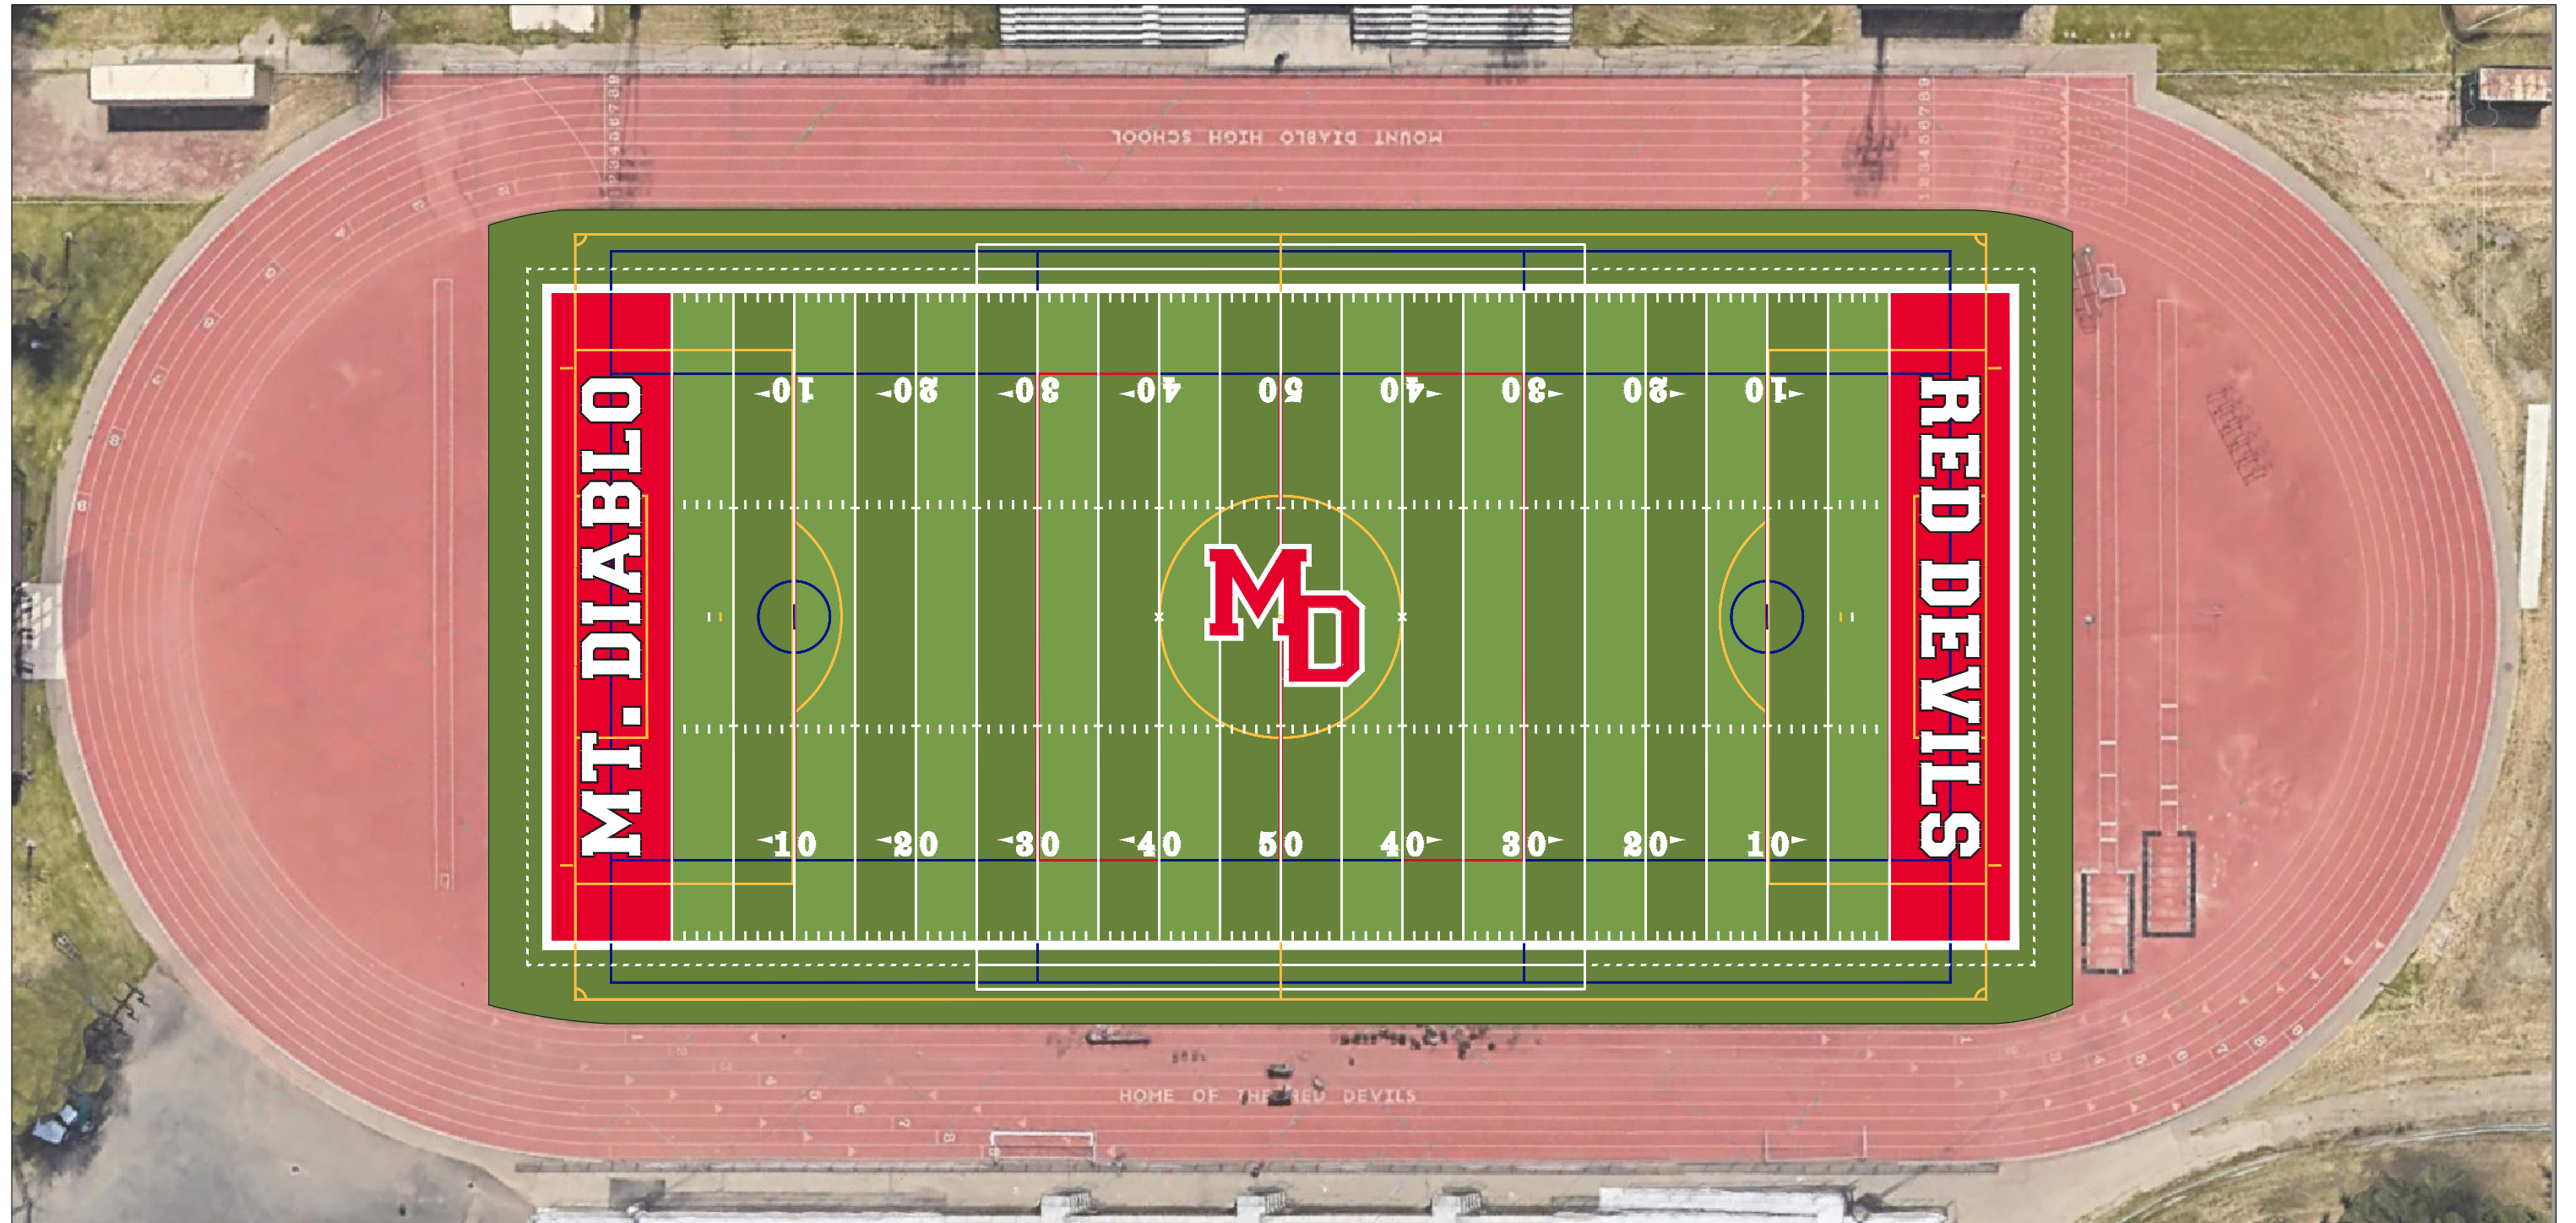

Mount Diablo HS Concord, CA

Multi-Sport Field Layout Plan #3

Date: August 2, 2024

Scale: 1" = 40'