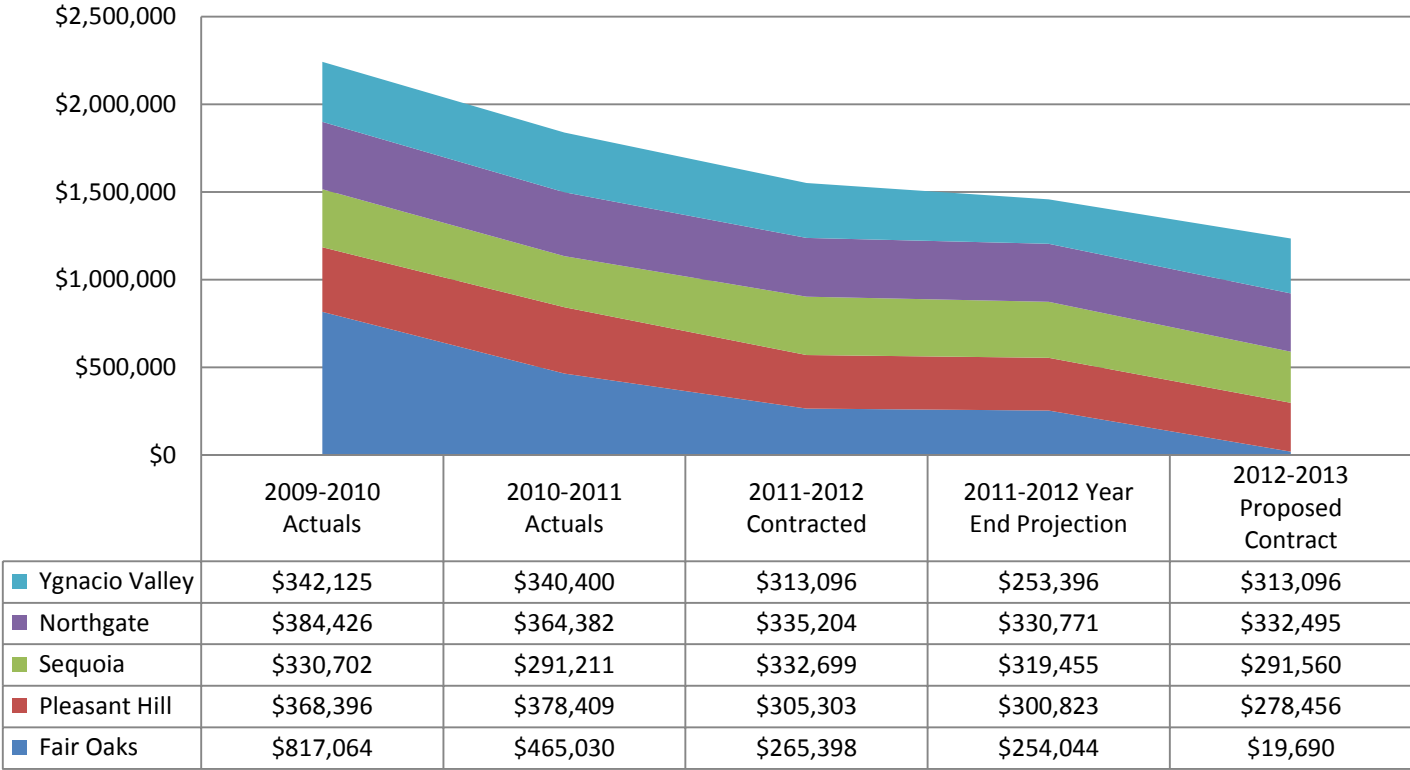

## Mt. Diablo-Spectrum Center Partnership Collaborative Program Continual cost savings

- The Fair Oaks Collaborative Program will run through ESY and close for fall term.