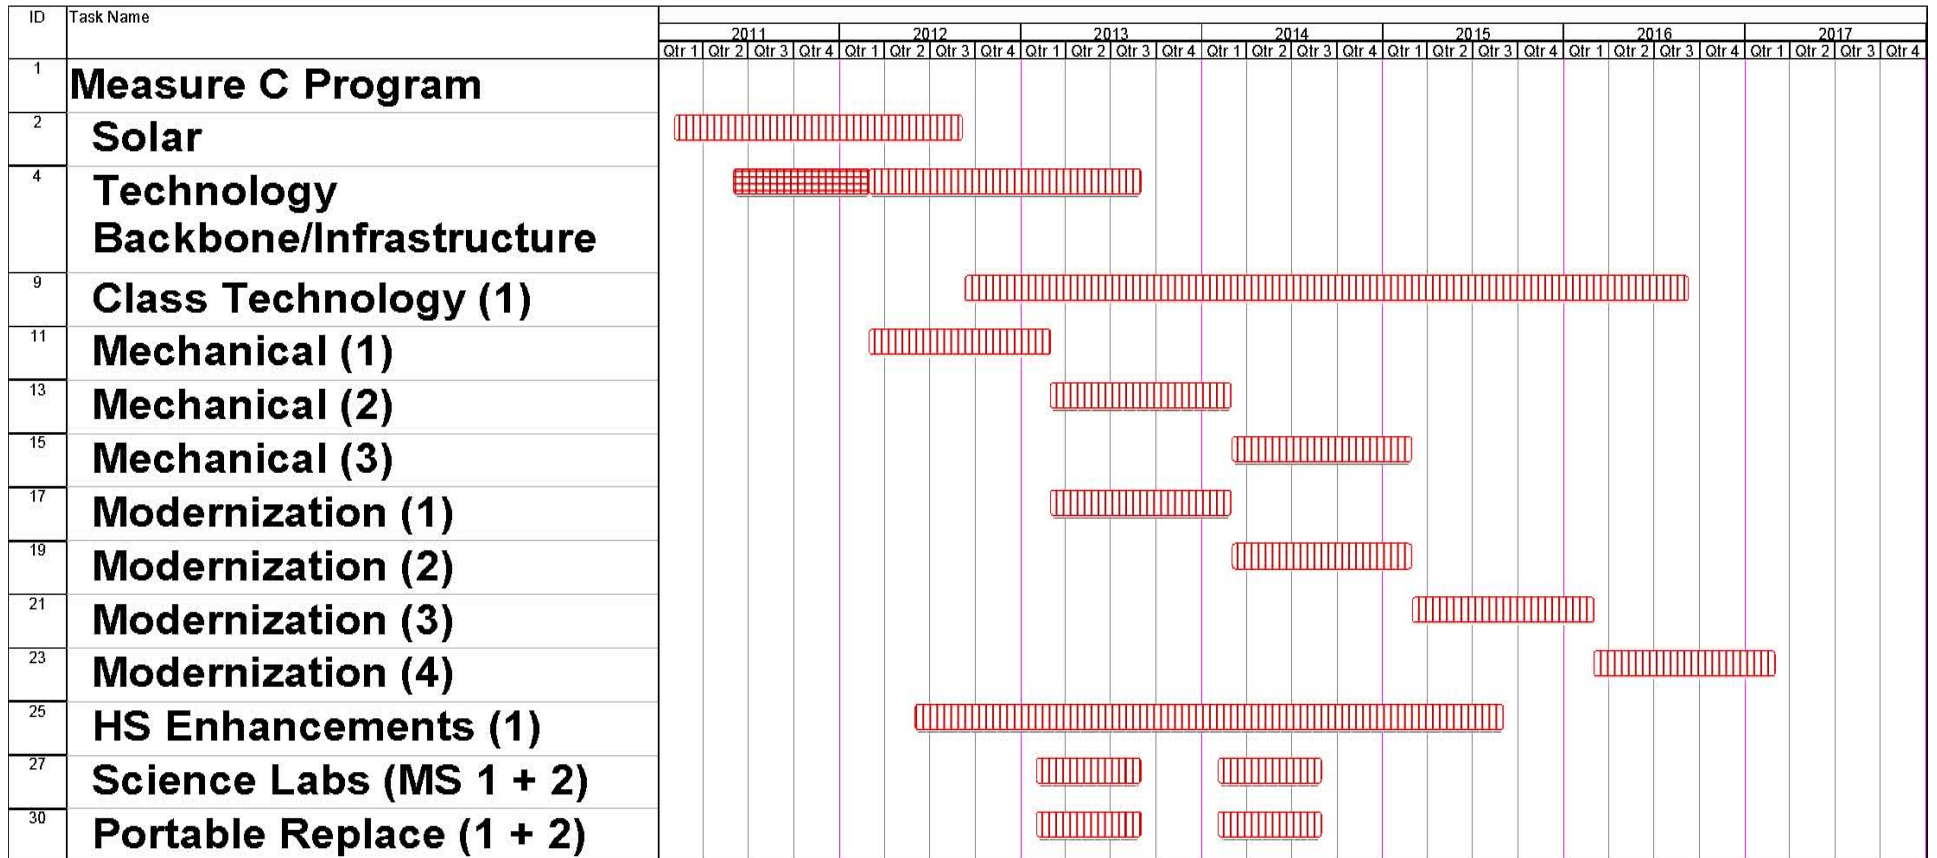

2010 Measure C Program Master Implementation Schedule

ID	Task Name	2011				2012				2013				2014				2015				2016				2017			
		Qtr 4	Qtr 1	Qtr 2	Qtr 3	Qtr 4	Qtr 1	Qtr 2	Qtr 3	Qtr 4	Qtr 1	Qtr 2	Qtr 3	Qtr 4	Qtr 1	Qtr 2	Qtr 3	Qtr 4	Qtr 1	Qtr 2	Qtr 3	Qtr 4	Qtr 1	Qtr 2	Qtr 3	Qtr 4	Qtr 1	Qtr 2	Qtr 3
1	Measure C Program																												
2	Measure C 2010																												
3	Solar																												
5	Irrigation																												
7	Gig Backbone/Tech Infa																												
12	Mechanical (1)																												
14	Mechanical (2)																												
16	Mechanical (3)																												
18	Mechanical (4)																												
20	Modernization (1)																												
22	Modernization (2)																												
24	Modernization (3)																												
26	Modernization (4)																												
28	Modernization (5)																												

Sat 9/8/12

Construction

Reformatted for viewing

2010 Measure C Accelerated Program Schedule

Construction