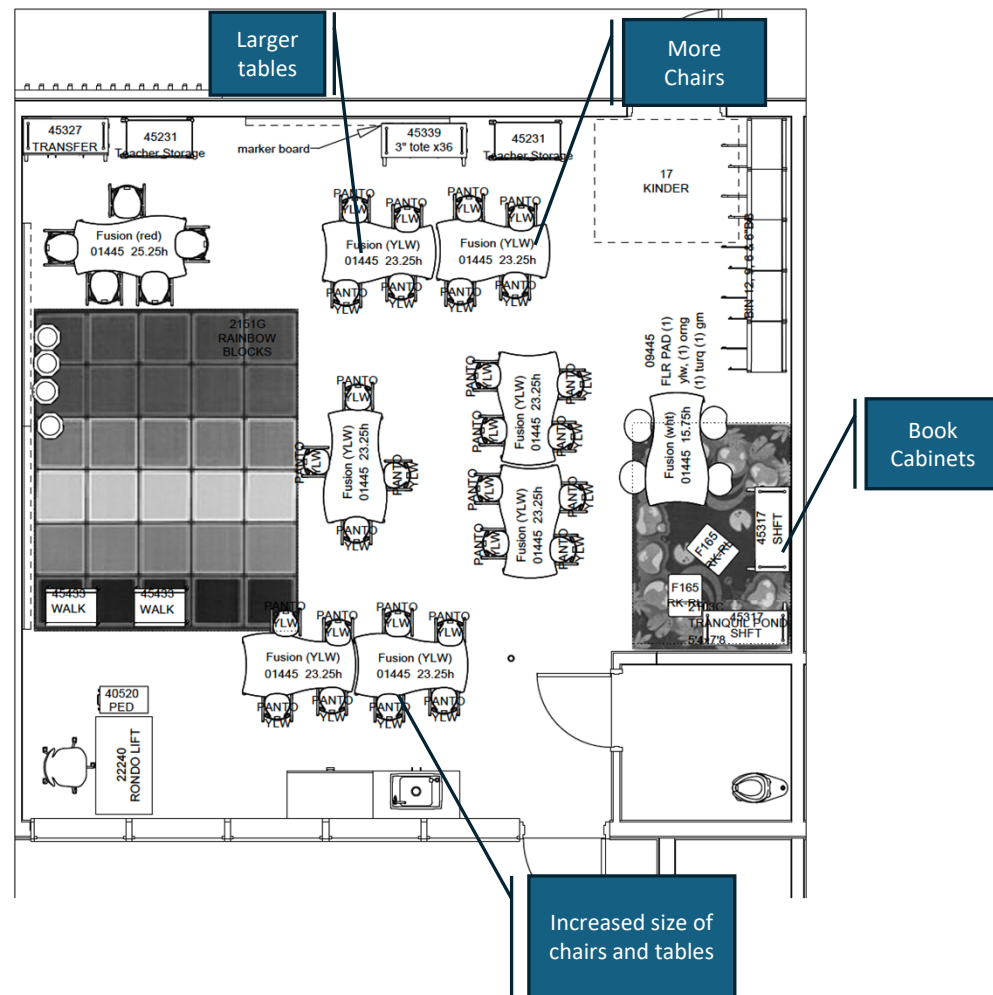

# Design Revisions K

Summer 2024

Summer 2025

# Design Revisions 2nd

# Design Revisions 3rd

More storage, shelves and totes

Leveled Reader Cabinet

Tote in desk and cabinet

Carpet

Group table

# 4/5 Designs