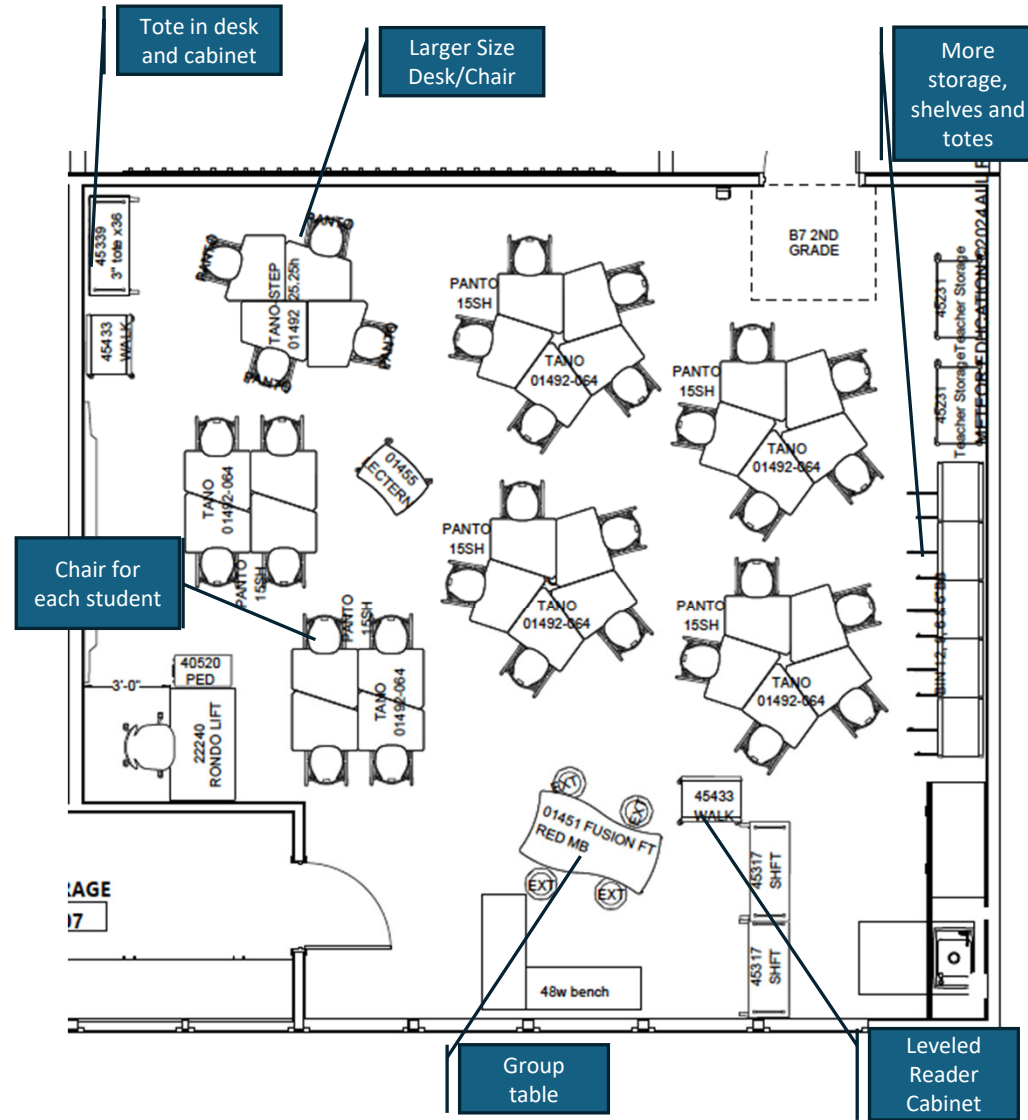

# Design Revisions K

Summer 2024

Summer 2025

# Design Revisions 2nd

# Design Revisions 3rd

More storage, shelves and totes

Leveled Reader Cabinet

Tote in desk and cabinet

Carpet

Group table

# 4/5 Designs