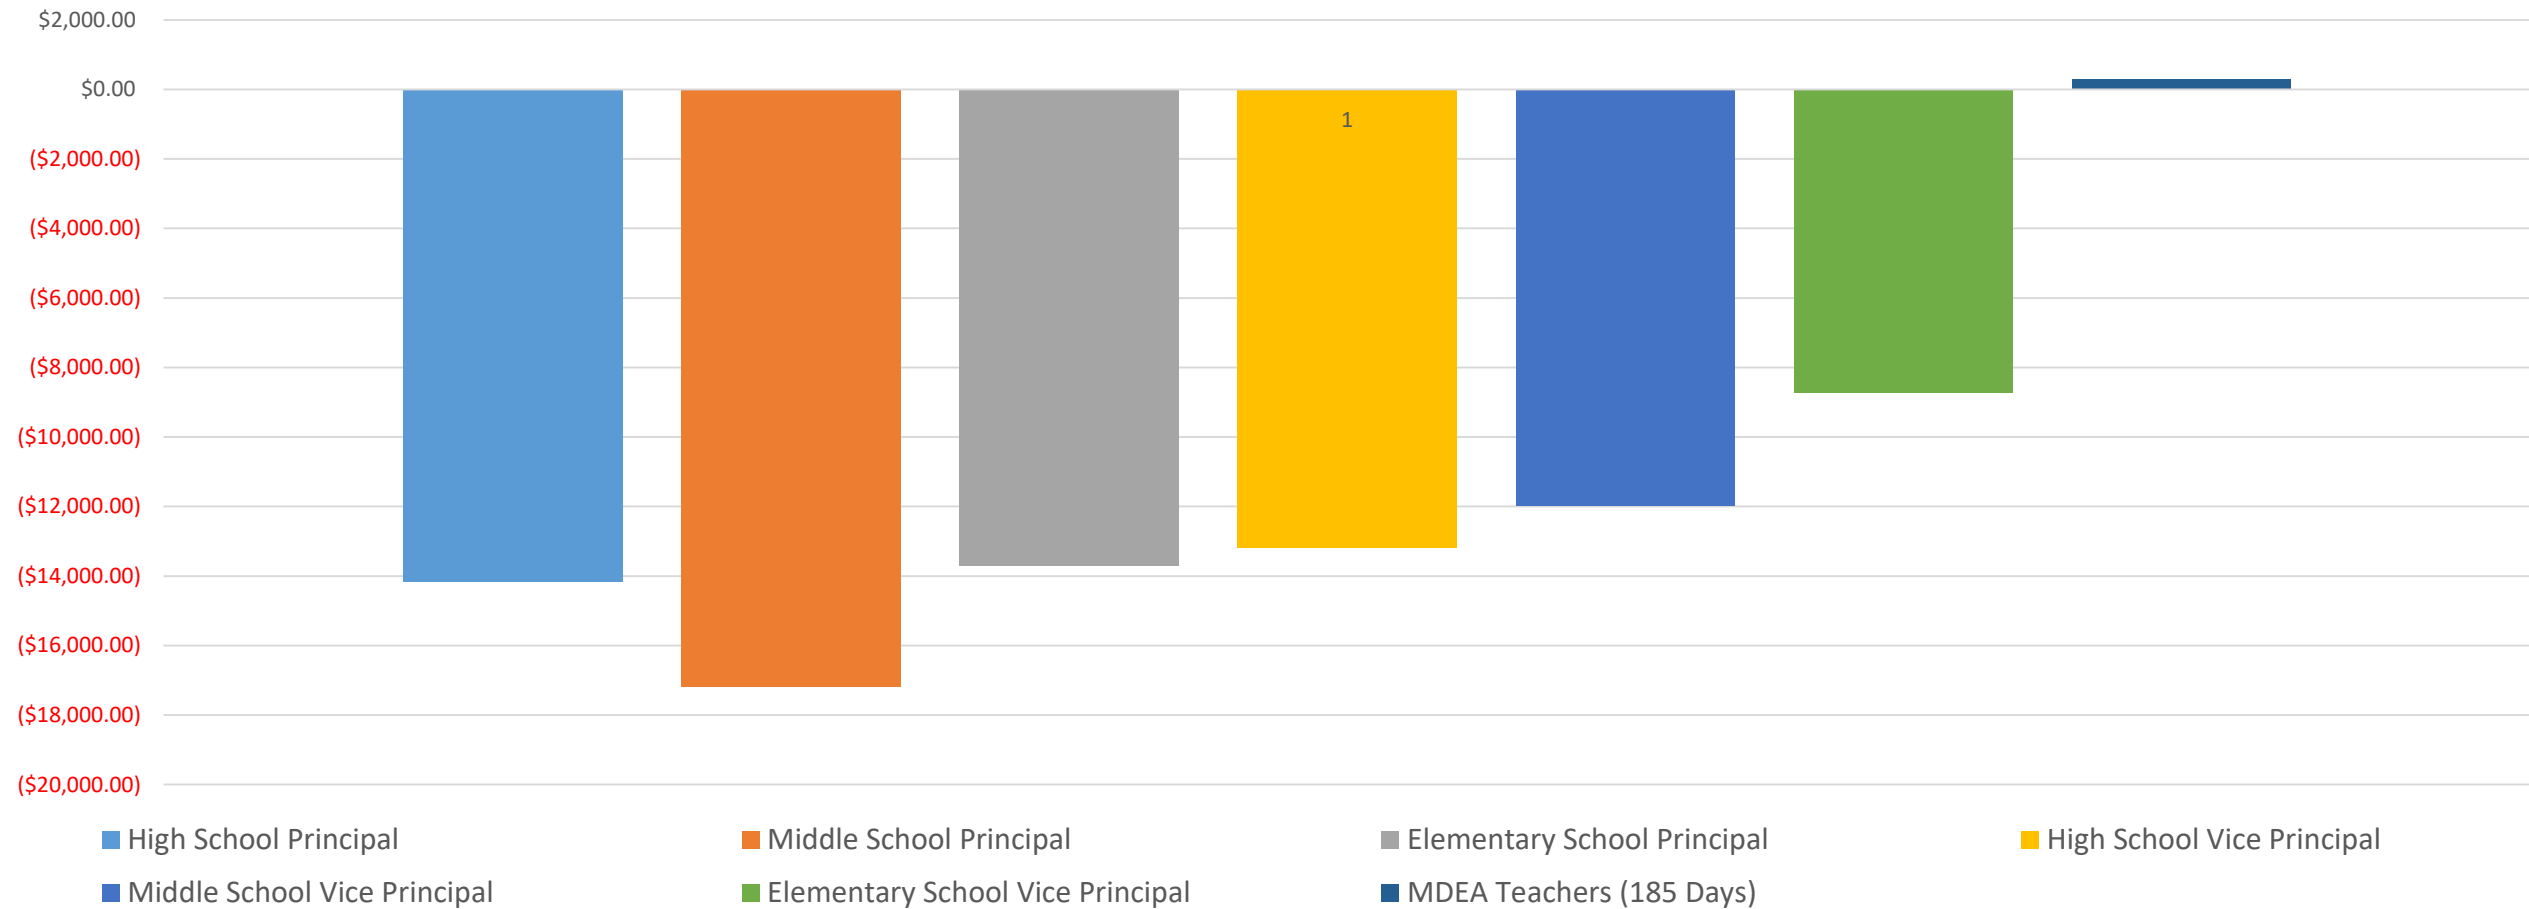

Total Compensation Median Dollar Difference

Comparison Districts

High School Principal – West Contra, Antioch, Pittsburg, Martinez, San Ramon, Fairfield, Benicia, Dublin, Pleasanton, Livermore, Swett, Fremont, Liberty, Acalanes.